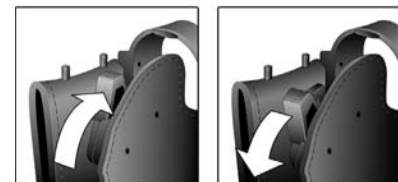

Safariland offers three uniquely designed accessories for the SLS holster system, the 6000 Hood Guard, the 6001 Sentry (converting the holster to a higher level of security), and the 6002 Hood Guard/Sentry Combination. Available for SLS Models including the 6004, 6005, 6280, 6285, 6287, 6295, and the 62955; Raptor Models including 6070, 6075, 6074, 6270, 6274, and the 6275; ALS® Series SLS holsters including the 6360, 6365, 6304, 6305, 6354, 6355, and the 6367.

*NOW AVAILABLE IN THESE ADDITIONAL STX FINISHES: USE SAMPLE CODE 6280-83-411

STX Plain	6280-XX-41X
STX Basket	6280-XX-48X
STX Hi Gloss	6280-XX-49X

Sample Code with Hood Guard installed:
6280-09-61-H.
Sample Code with Sentry installed:
6280-09-61-S
Sample Code with Hood Guard/Sentry installed:
6280-09-61-SH.