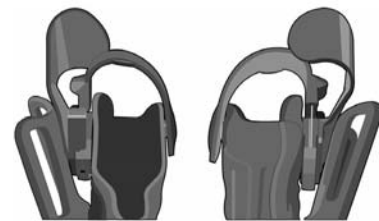

GUN DESCRIPTION	FINISH*	COLOR	RIGHT HAND	LEFT HAND
Stinger S-200	Plain	Black	6280-164-61	6280-164-62
	Basket	Black	6280-164-81	6280-164-82
	Hi Gloss	Black	6280-164-91	6280-164-92
	STX Tactical	Black	6280-164-131	6280-164-132
Taser® Advanced Taser M26	Plain	Black	6280-63-61	6280-63-62
	Basket	Black	6280-63-81	6280-63-82
	Hi Gloss	Black	6280-63-91	6280-63-92
	STX Tactical	Black	6280-63-131	6280-63-132
Taser® X26	Plain	Black	6280-64-61	6280-64-62
	Basket	Black	6280-64-81	6280-64-82
	Hi Gloss	Black	6280-64-91	6280-64-92
	STX Tactical	Black	6280-64-131	6280-64-132
Walther P5 3.5" BBL	Plain	Black	6280-87-61	6280-87-62
	Basket	Black	6280-87-81	6280-87-82
	Hi Gloss	Black	6280-87-91	6280-87-92
	STX Tactical	Black	6280-87-131	6280-87-132
Walther P99 4" BBL	Plain	Black	6280-84-61	6280-84-62
	Basket	Black	6280-84-81	6280-84-82
	Hi Gloss	Black	6280-84-91	6280-84-92
	STX Tactical	Black	6280-84-131	6280-84-132
Walther P99C QA 3.375" BBL	Plain	Black	6280-84-61	6280-84-62
	Basket	Black	6280-84-81	6280-84-82
	Hi Gloss	Black	6280-84-91	6280-84-92
	STX Tactical	Black	6280-84-131	6280-84-132
Wilson Combat 1911 4.875" BBL	Plain	Black	6280-53-61	6280-53-62
	Basket	Black	6280-53-81	6280-53-82
	Hi Gloss	Black	6280-53-91	6280-53-92
	STX Tactical	Black	6280-53-131	6280-53-132
Wilson Combat CQB W/ SureFire X200/X300 Lights 5" BBL	Plain	Black	6280-5340-61	6280-5340-62
	Basket	Black	6280-5340-81	6280-5340-82
	Hi Gloss	Black	6280-5340-91	6280-5340-92
	STX Tactical	Black	6280-5340-131	6280-5340-132
SLS Hood Guard	Black	Black	6000-1	6000-2
SLS Sentry	Black	Black	6001-1	6001-2
SLS Hood Guard/Sentry	Black	Black	6002-1	6002-2

Safariland offers three uniquely designed accessories for the SLS holster system, the 6000 Hood Guard, the 6001 Sentry (converting the holster to a higher level of security), and the 6002 Hood Guard/Sentry Combination. Available for SLS Models including the 6004, 6005, 6280, 6285, 6287, 6295, and the 62955; Raptor Models including 6070, 6075, 6074, 6270, 6274, and the 6275; ALS® Series SLS holsters including the 6360, 6365, 6304, 6305, 6354, 6355, and the 6367.

Sample Code with Hood Guard installed:
6280-73-61-H.
Sample Code with Sentry installed:
6280-73-61-S
Sample Code with Hood Guard/Sentry installed:
6280-73-61-SH.

HOW TO ORDER
DUTY HOLSTERS
DUTY ACCESSORIES
TACTICAL HOLSTERS
TACTICAL ACCESSORIES
DUTY BELTS
GAS
RESTRAINTS
SPEED LOADERS
RIS MOUNTS
CONCEALMENT HOLSTERS
CONCEALMENT ACCESSORIES
COMPETITION HOLSTERS
COMPETITION ACCESSORIES
NYLON® PRO
APPAREL
SALES SUPPORT
INDEX/PRICE LIST