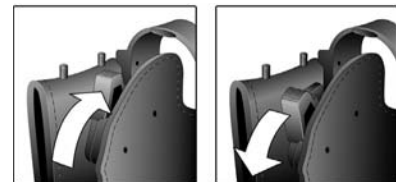

GUN DESCRIPTION	FINISH*	COLOR	RIGHT HAND	LEFT HAND
Stinger S-200	Plain	Black	6280-164-61	6280-164-62
	Basket	Black	6280-164-81	6280-164-82
	Hi Gloss	Black	6280-164-91	6280-164-92
	STX Tactical	Black	6280-164-131	6280-164-132
Taser® Advanced Taser M26	Plain	Black	6280-63-61	6280-63-62
	Basket	Black	6280-63-81	6280-63-82
	Hi Gloss	Black	6280-63-91	6280-63-92
	STX Tactical	Black	6280-63-131	6280-63-132
Taser® X26	Plain	Black	6280-64-61	6280-64-62
	Basket	Black	6280-64-81	6280-64-82
	Hi Gloss	Black	6280-64-91	6280-64-92
	STX Tactical	Black	6280-64-131	6280-64-132
Walther P5 3.5" BBL	Plain	Black	6280-87-61	6280-87-62
	Basket	Black	6280-87-81	6280-87-82
	Hi Gloss	Black	6280-87-91	6280-87-92
	STX Tactical	Black	6280-87-131	6280-87-132
Walther P99 4" BBL	Plain	Black	6280-84-61	6280-84-62
	Basket	Black	6280-84-81	6280-84-82
	Hi Gloss	Black	6280-84-91	6280-84-92
	STX Tactical	Black	6280-84-131	6280-84-132
Walther P99C QA 3.375" BBL	Plain	Black	6280-84-61	6280-84-62
	Basket	Black	6280-84-81	6280-84-82
	Hi Gloss	Black	6280-84-91	6280-84-92
	STX Tactical	Black	6280-84-131	6280-84-132
Wilson Combat 1911 4.875" BBL	Plain	Black	6280-53-61	6280-53-62
	Basket	Black	6280-53-81	6280-53-82
	Hi Gloss	Black	6280-53-91	6280-53-92
	STX Tactical	Black	6280-53-131	6280-53-132
Wilson Combat CQB W/ SureFire X200/X300 Lights 5" BBL	Plain	Black	6280-5340-61	6280-5340-62
	Basket	Black	6280-5340-81	6280-5340-82
	Hi Gloss	Black	6280-5340-91	6280-5340-92
	STX Tactical	Black	6280-5340-131	6280-5340-132
SLS Hood Guard	Black	Black	6000-1	6000-2
SLS Sentry	Black	Black	6001-1	6001-2
SLS Hood Guard/Sentry	Black	Black	6002-1	6002-2

Safariland offers three uniquely designed accessories for the SLS holster system, the 6000 Hood Guard, the 6001 Sentry (converting the holster to a higher level of security), and the 6002 Hood Guard/Sentry Combination. Available for SLS Models including the 6004, 6005, 6280, 6285, 6287, 6295, and the 62955; Raptor Models including 6070, 6075, 6074, 6270, 6274, and the 6275; ALS® Series SLS holsters including the 6360, 6365, 6304, 6305, 6354, 6355, and the 6367.

Sample Code with Hood Guard installed:
6280-73-61-H.
Sample Code with Sentry installed:
6280-73-61-S
Sample Code with Hood Guard/Sentry installed:
6280-73-61-SH.

HOW TO ORDER
DUTY HOLSTERS
DUTY ACCESSORIES
TACTICAL HOLSTERS
TACTICAL ACCESSORIES
DUTY BELTS
GAS
RESTRAINTS
SPEED LOADERS
RIS MOUNTS
CONCEALMENT HOLSTERS
CONCEALMENT ACCESSORIES
COMPETITION HOLSTERS
COMPETITION ACCESSORIES
NYLON® PRO
APPAREL
SALES SUPPORT
INDEX/PRICE LIST