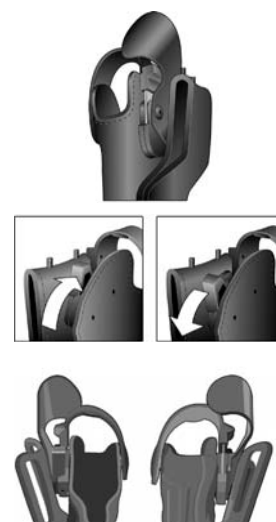

GUN DESCRIPTION	FINISH*	COLOR	RIGHT HAND	LEFT HAND
Smith & Wesson 5946, 5943 DAO W/o Rails 4" BBL	Plain	Black	6360-320-61	6360-320-62
	Basket	Black	6360-320-81	6360-320-82
	Hi Gloss	Black	6360-320-91	6360-320-92
	STX Tactical	Black	6360-320-131	6360-320-132
Smith & Wesson SW99 4" BBL	Plain	Black	6360-84-61	6360-84-62
	Basket	Black	6360-84-81	6360-84-82
	Hi Gloss	Black	6360-84-91	6360-84-92
	STX Tactical	Black	6360-84-131	6360-84-132
Springfield Army Operator 1911-A1 W/ Picatinny Light Rail 5" BBL	Plain	Black	6360-56-61	6360-56-62
	Basket	Black	6360-56-81	6360-56-82
	Hi Gloss	Black	6360-56-91	6360-56-92
	STX Tactical	Black	6360-56-131	6360-56-132
Springfield Army Operator 1911-A1 W/ SureFire X200/X300 5" BBL	Plain	Black	6360-560-61	6360-560-62
	Basket	Black	6360-560-81	6360-560-82
	Hi Gloss	Black	6360-560-91	6360-560-92
	STX Tactical	Black	6360-560-131	6360-560-132
Springfield Army XD, 9mm, 40, 45 4" BBL	Plain	Black	6360-148-61	6360-148-62
	Basket	Black	6360-148-81	6360-148-82
	Hi Gloss	Black	6360-148-91	6360-148-92
	STX Tactical	Black	6360-148-131	6360-148-132
Springfield Army XD, 9mm, 40, 357, 45 5" BBL	Plain	Black	6360-149-61	6360-149-62
	Basket	Black	6360-149-81	6360-149-82
	Hi Gloss	Black	6360-149-91	6360-149-92
	STX Tactical	Black	6360-149-131	6360-149-132
Springfield Army XD(M) 40 4.5" BBL	Plain	Black	6360-146-61	6360-146-62
	Basket	Black	6360-146-81	6360-146-82
	Hi Gloss	Black	6360-146-91	6360-146-92
	STX Tactical	Black	6360-146-131	6360-146-132
Springfield Army XD, 9mm, 40, 45 W/ ITI M3, TLR-1, SureFire X200/X300 5" BBL	Plain	Black	6360-1492-61	6360-1492-62
	Basket	Black	6360-1492-81	6360-1492-82
	Hi Gloss	Black	6360-1492-91	6360-1492-92
	STX Tactical	Black	6360-1492-131	6360-1492-132
Walther P99 4" BBL	Plain	Black	6360-84-61	6360-84-62
	Basket	Black	6360-84-81	6360-84-82
	Hi Gloss	Black	6360-84-91	6360-84-92
	STX Tactical	Black	6360-84-131	6360-84-132
Walther P99 2008 Version 4" BBL	Plain	Black	6360-384-61	6360-384-62
	Basket	Black	6360-384-481	6360-384-482
	Hi Gloss	Black	6360-384-491	6360-384-492
	STX Tactical	Black	6360-384-131	6360-384-132
Walther P99C	Plain	Black	6360-284-61	6360-284-62
	Basket	Black	6360-384-81	6360-284-82

Safariland offers three uniquely designed accessories for the SLS holster system, the 6000 Hood Guard, the 6001 Sentry (converting the holster to a higher level of security), and the 6002 Hood Guard Sentry Combination. Available for SLS Models including the 6004, 6005, 6280, 6285, 6287, 6295, and the 62955; Raptor Models including 6070, 6075, 6074, 6270, 6274, and the 6275, and ALS Series SLS holsters including the 6360, 6365, 6304, 6305, 6354, 6355, and the 6367.

Model 6360 Duty Holster
Includes Installed Hood Guard
Sample Code with Sentry installed:
6360-83-61-S

HOW TO ORDER
DUTY HOLSTERS
DUTY ACCESSORIES
TACTICAL HOLSTERS
TACTICAL ACCESSORIES
DUTY BELTS
GAS
RESTRAINTS
SPEED LOADERS
RLS MOUNTS
CONCEALMENT HOLSTERS
CONCEALMENT ACCESSORIES
COMPETITION HOLSTERS
COMPETITION ACCESSORIES
NYLON® PRO
APPAREL
SALES SUPPORT
INDEX/PRICE LIST